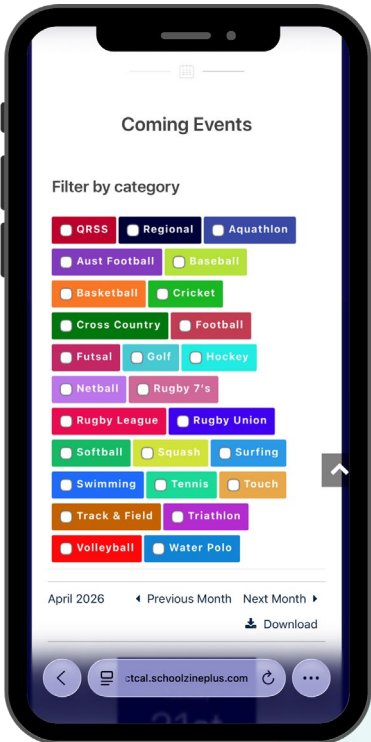

Met East School Sports

Event Calendars

Never miss an event, carnival or trial again.

Stay up to date with nominations, trials and important district sporting events by using the Met East School Sports calendars.

<https://metdistrictcal.schoolzineplus.com/calendar>

Select Your District

All districts have their own dedicated calendar. Click on your district to open the specific calendar.

Filter Events

Events are categorised by sport type. Use the coloured categories at the top of the calendar to only show events you want to see.

View Events

Click on an event to see details, locations and important information .

Met East School Sports Event Calendars

Sync the Met East Calendar to Stay Up to Date

Follow the steps below to sync the Met East and District calendars to your personal device.

Important Info:

Once a MET East Calendar has been synced to your device, any changes made to event information should be reflected on your device within ~24hrs, depending on the configuration of your Calendar program or app.