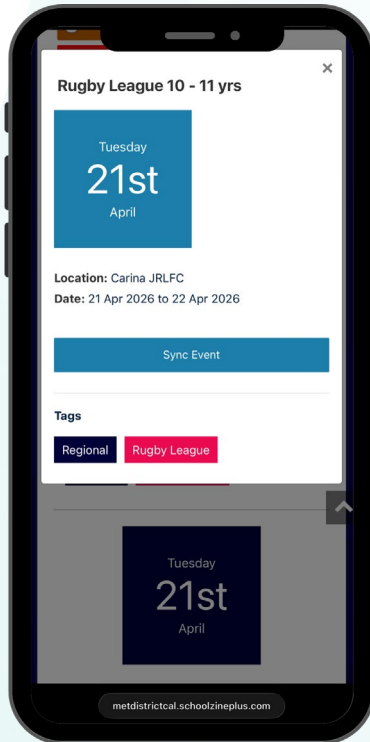

Met East School Sports

Event Calendars

Never miss an event, carnival or trial again.

Stay up to date with nominations, trials and important district sporting events by using the Met East School Sports calendars.

<https://metdistrictcal.schoolzineplus.com/calendar>

Select Your District

All districts have their own dedicated calendar. Click on your district to open the specific calendar.

Filter Events

Events are categorised by sport type. Use the coloured categories at the top of the calendar to only show events you want to see.

View Events

Click on an event to see details, locations and important information .

Met East School Sports Event Calendars

Sync the Met East Calendar to Stay Up to Date

Follow the steps below to sync the Met East and District calendars to your personal device.