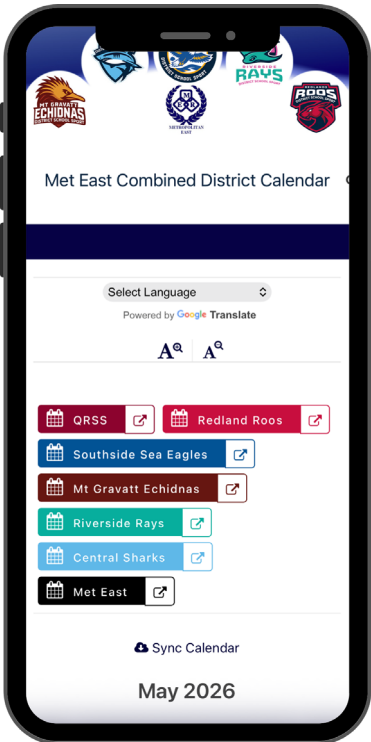

Met East School Sports

Event Calendars

Never miss an event, carnival or trial again.

Stay up to date with nominations, trials and important district sporting events by using the Met East School Sports calendars.

<https://metdistrictcal.schoolzineplus.com/calendar>

Select Your District

All districts have their own dedicated calendar. Click on your district to open the specific calendar.

Filter Events

Events are categorised by sport type. Use the coloured categories at the top of the calendar to only show events you want to see.

View Events

Click on an event to see details, locations and important information .

Met East School Sports Event Calendars

Sync the Met East Calendar to Stay Up to Date

Follow the steps below to sync the Met East and District calendars to your personal device.

Important Info:

Once a MET East Calendar has been synced to your device, any changes made to event information should be reflected on your device within ~24hrs, depending on the configuration of your Calendar program or app.